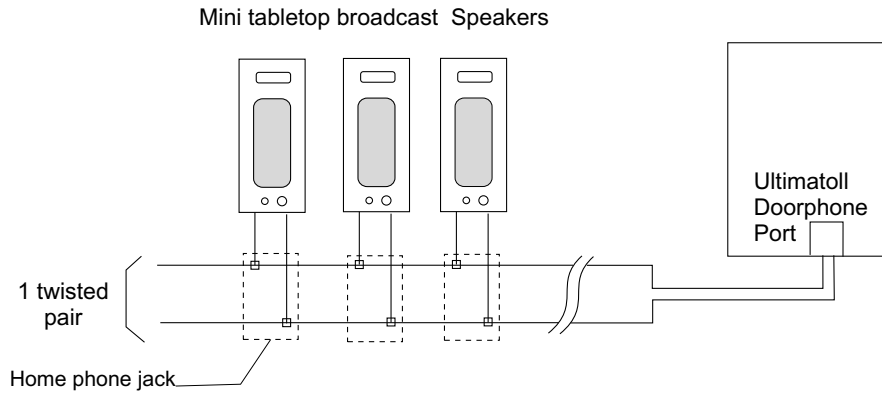

The Ultimatoll Q-16S Whole-House Page/Music System Installation Diagram

A.- Installation without Music Broadcast. Only voice page. Runs on any available twisted pair.

B.- Installation for both Voice Page and Music Broadcast. Runs on any available twisted pair.