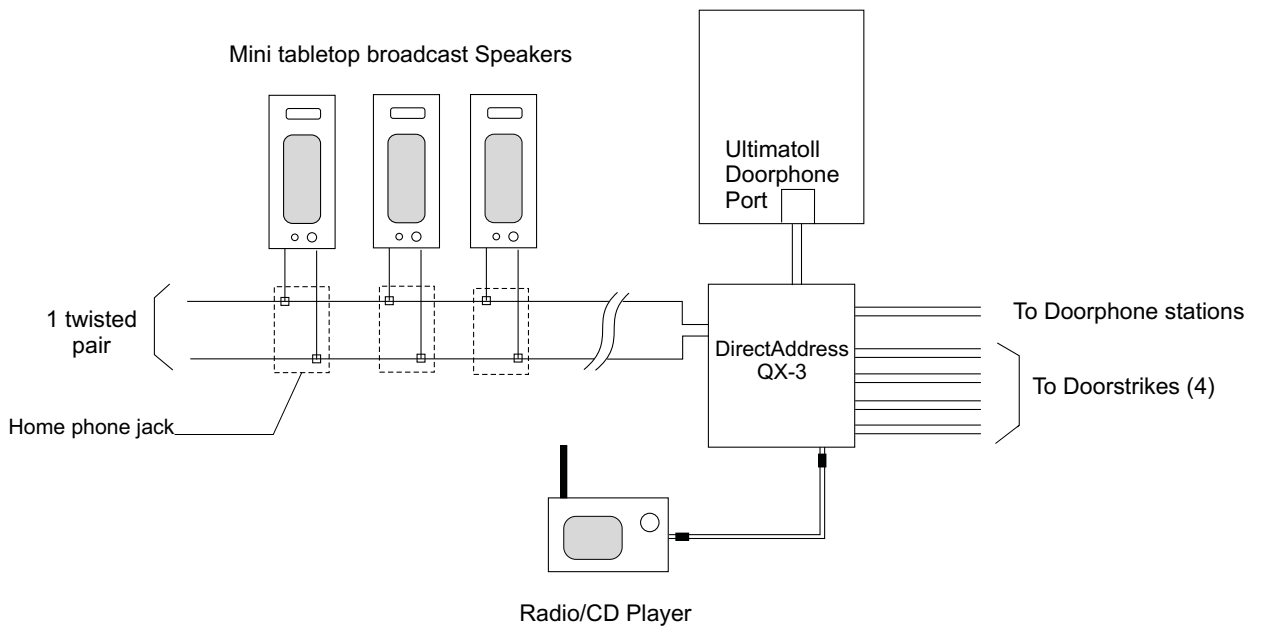

The Ultimatoll Q-16S Whole-House Page/Music System Installation Diagram

A.- Installation without Music Broadcast. Only voice page. Runs on any available twisted pair.

B.- Installation for both Voice Page and Music Broadcast. Runs on any available twisted pair.