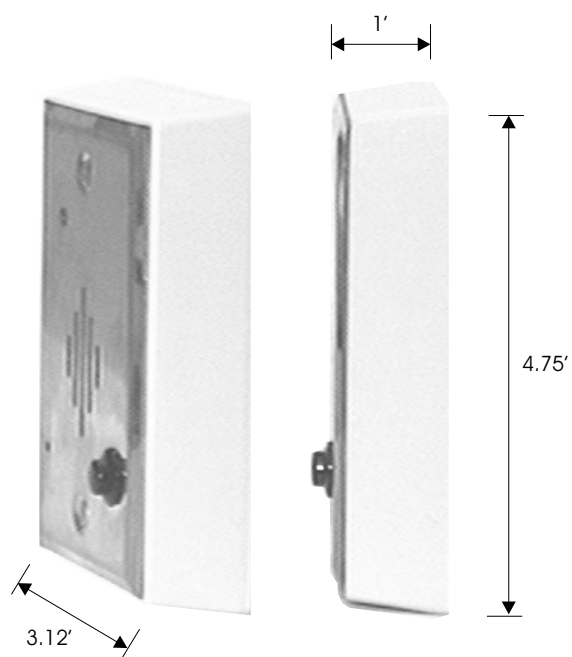

Thin Metal Surface-Mount Doorphone DPL Series

All specifications subject to change without notice.
Copyright © Quantometrix, Inc., 2004
www.quantometrix.com - 1-800-766-0266